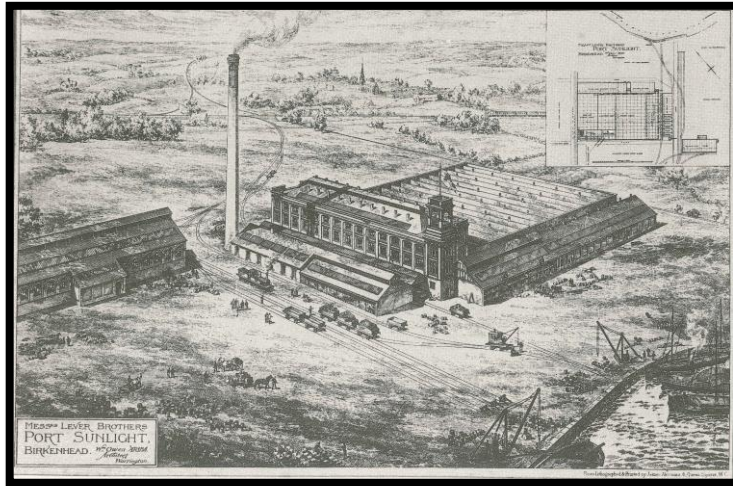

Port Sunlight

Museum & Garden Village

THURSDAY 25th FEBRUARY 2016, 2.00PM

THE DEVELOPMENT OF THE TRANSPORT INFRASTRUCTURE OF PORT SUNLIGHT

By Graham Gladden

TICKETS £5.00

Available from

Port Sunlight Museum Gift Shop