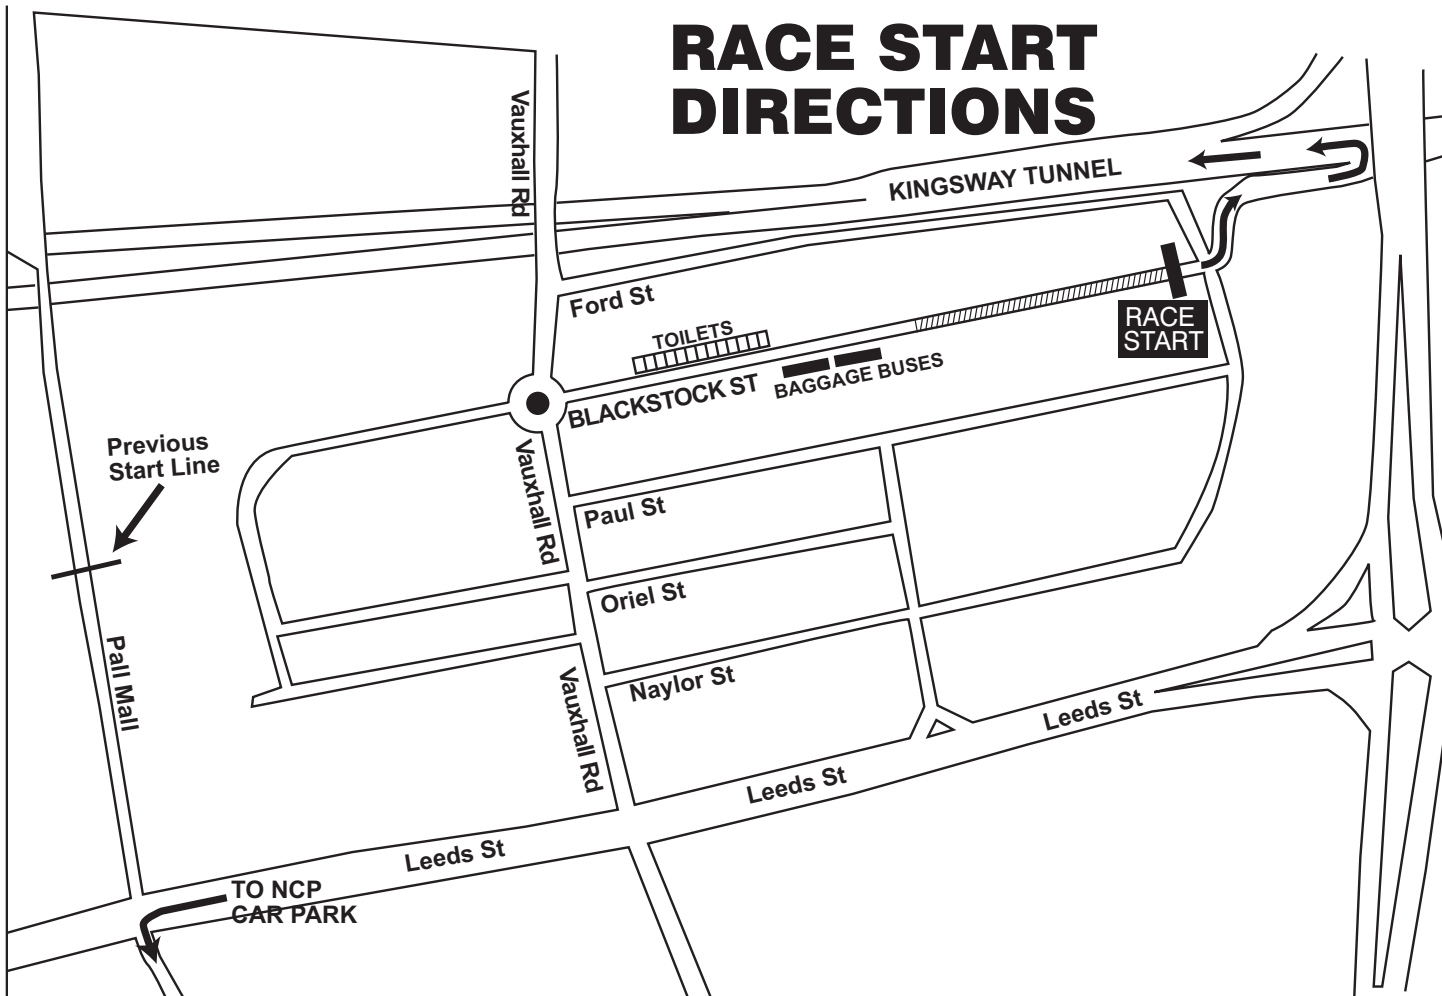

RACE START DIRECTIONS

lstr | MERSEY **TUNNEL10K** 7th JUNE 2015

RACE FINISH DIRECTIONS